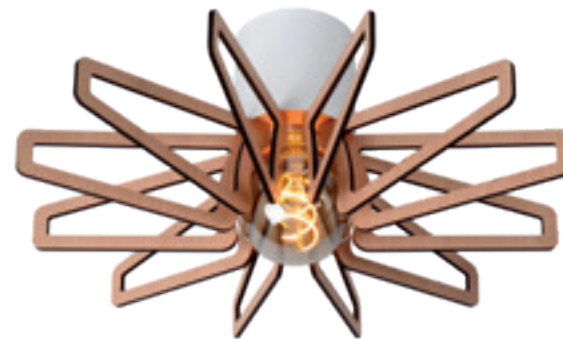

DIKRA

Made of high-quality metal, the semi-circular shade of the Dikra hanging lamp is modernly finished. The horizontal lines and the vertical curves intersect at three points.

bulb suggestion
49033/05/62

46406/29/76

46406/39/76

46406/29/76

46406/39/76

bulb suggestion
49017/05/60

ZIDANE

It is almost magical what wood does for your interior. Especially with a ceiling light called Zidane. Just think of how the soccer player of the same name worked magic on the ball.

77184/45/31

77184/45/30

- 1xE27/15W max./excl.
- Ø 45cm/H 18cm
- Ø 76cm/H 14cm/tot. H 157cm
- colors black/dark, light wood
- metal/MDF

77184/45/30, 31

77483/76/30, 31

bulb suggestion
49032/05/62

BOUNDE

The finish in wood that is placed like a kind of grille around a universal E27 fitting makes this hanging lamp into a popular guest in cosy and warm interiors.