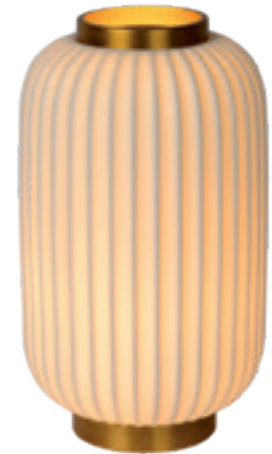

13535/34/31