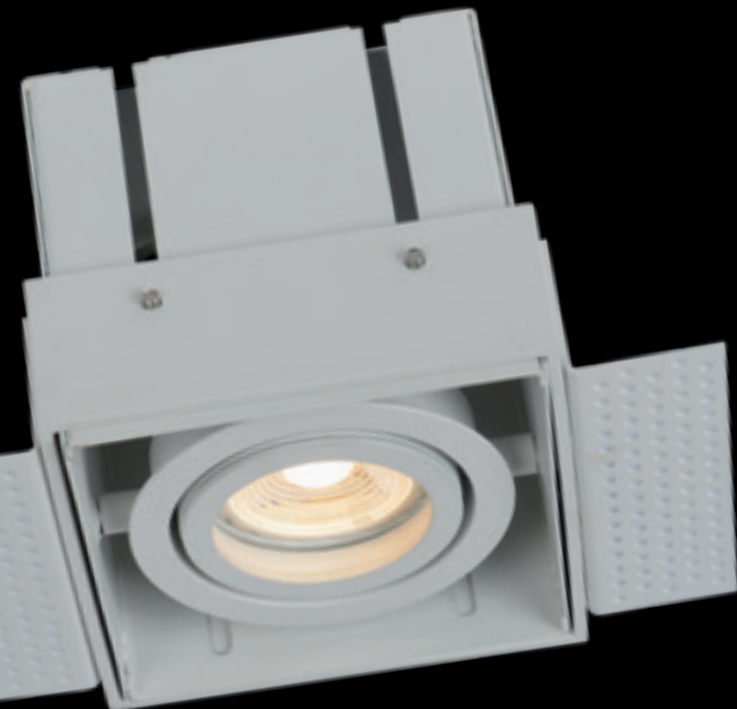

TRIMLESS

9,7 x 9,7 cm

09925/01/30
ADJUSTABLE

09925/01/31
ADJUSTABLE

18,5 x 9,7 cm

09925/02/30
ADJUSTABLE

09925/02/31
ADJUSTABLE

- GU10/(1x) (2x) 50 W max./excl.
- W 9,7cm/L 9,7cm/H 9cm 09925/01/30,31
- W 9,7cm/L 18,5cm/H 9cm 09925/02/30,31
- color sandy black & white
- aluminium

bulb suggestion
49009/05/31

bulb suggestion
49009/05/31