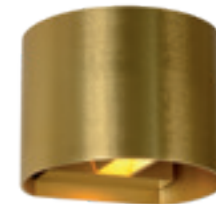

09218/04/02