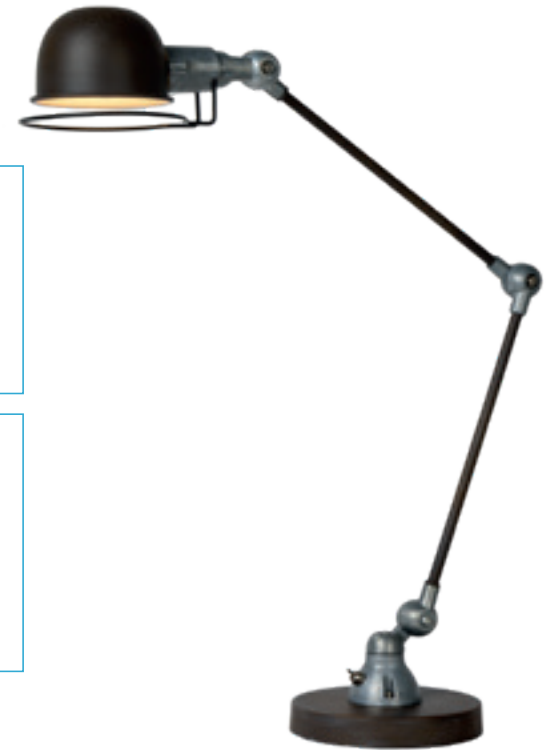

HONORE

An attractive floor lamp with a sleek figure and a sense of refinement? Honore is the perfect match. The floor lamp combines a modern design with excellent lighting performance.

DESKLAMP

- 1xE14/25W max./excl.
- shade Ø 10,8/H9cm
- H 63cm max./W 40cm
- color rustbrown
- metal

45652/01/97