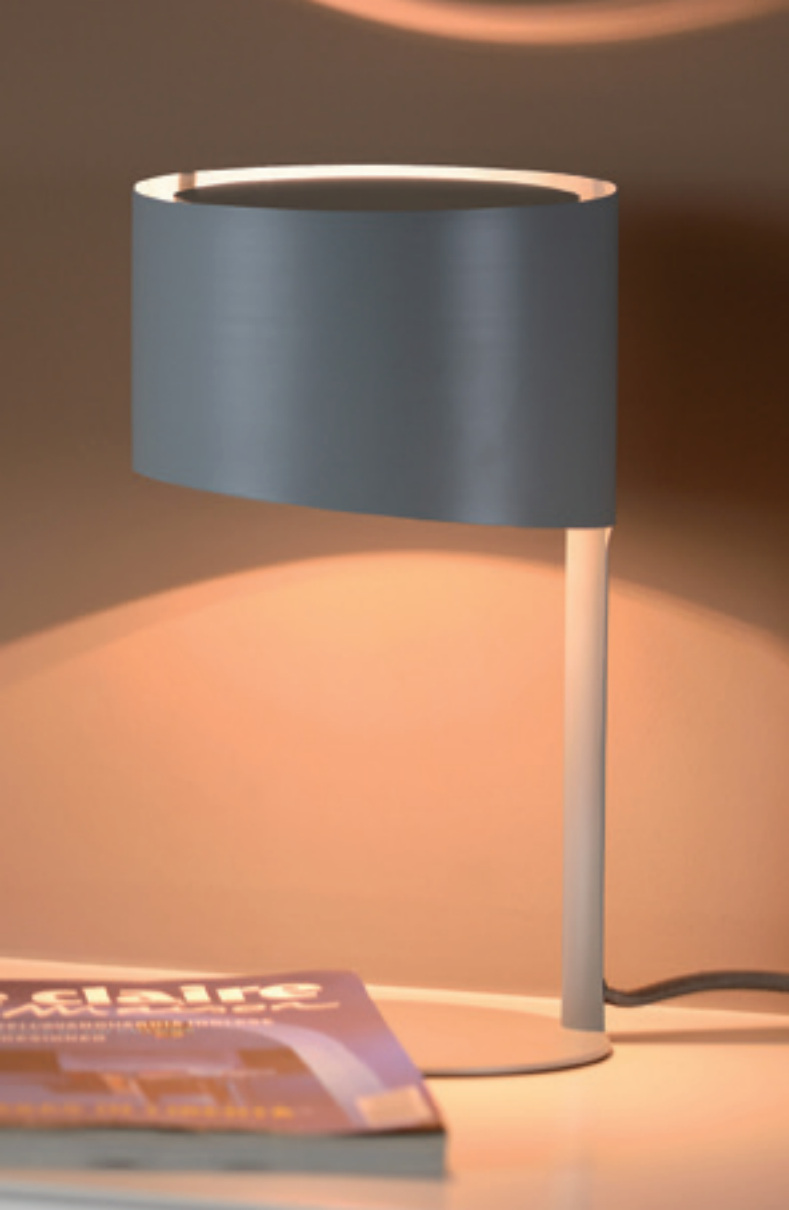

45564/01/31

45564/01/36

45564/01/66

- 1x E14/40W max./excl.
- H 19/20,5cm/W 12cm/L 14,5cm
- adjustable reflector
- colors white, grey & pink
- metal

bulb suggestion
49022/04/67

KNULLE

Combine cosy and comedy, and you have Knulle. This little table lamp stands out in its simplicity. The design is as simple as it is progressive. The base is asymmetrical and gives the lamp a surprising appearance.