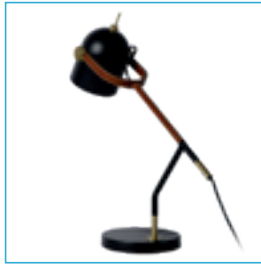

WAYLON

Who says that a desk lamp should be all about business? Waylon combines luxurious materials, timeless class and a retro side with functional lighting.

bulb suggestion
49020/05/67

- 1x E27/25W max./excl.
- H 52,5cm/W18cm/L 47cm
- color satin black & matt gold
- steel & leather