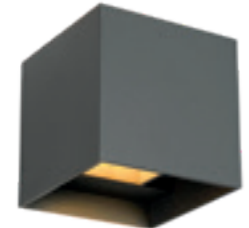

09217/04/36