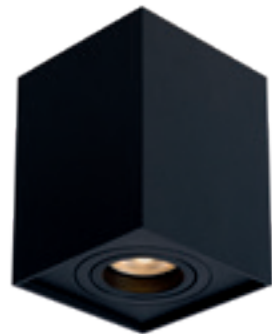

22953/01/30
ADJUSTABLE