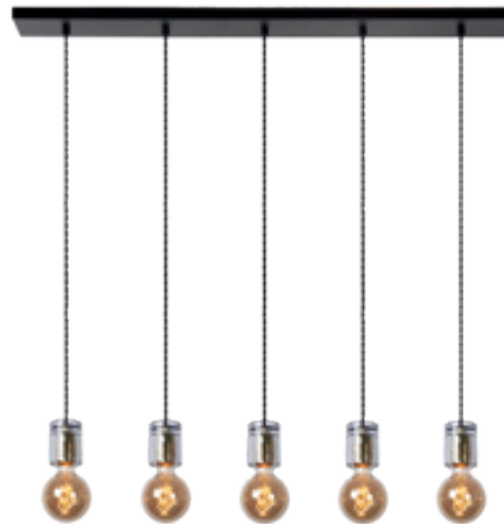

- 1xE27/40W max./excl.
- 5xE27/40W max./excl.
- shade Ø 6,5/H 8,2cm
- total H 161cm max.
- total H 163cm max./W10cm/L 100cm
- Ø 30cm/total H 163cm max.
- H 8,4cm/W7,6cm/L 7,6cm
- color smoked & brass
- glass

20416/05/65