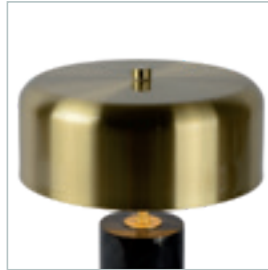

46511/05/02

46511/05/30

- 1xE27/5W incl./2200K/260lm
- H 9cm/L 7cm/W 12cm
- color painting gold & matt black
- metal

bulb suggestion
49032/05/62

MIRASOL

Mirasol means 'sunflower' in Spanish. And that name choice is no coincidence. This table lamp exudes the warmth and cosiness of Spanish villages during the golden hour, when the sun is setting. The brass lampshade reflects the light and gives off a warm glow.