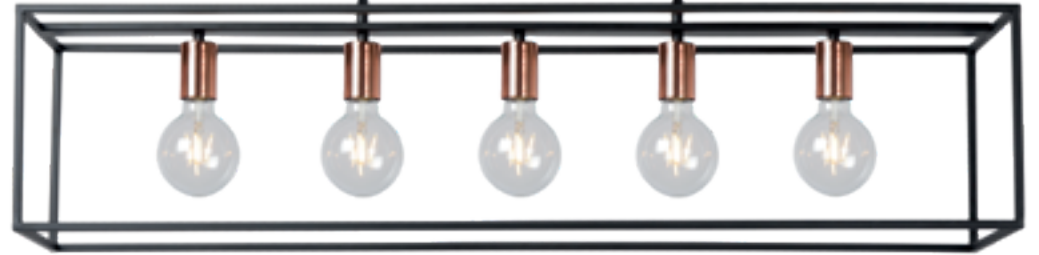

ARTHUR

This pendant light combines a stylish frame in beautifully finished metal with five light sockets, with a striking fitting in copper colour.

08424/05/30

bulb suggestion
49017/05/60

08424/01/30

- 5xE27/max. 60W/excl.
- H 25/L110/W 25cm
- H 25cm/W25cm/D25cm
- total H 155cm max.
- color black & copper
- metal

08424/05/30

08424/01/30

08424/05/30, 08424/01/30