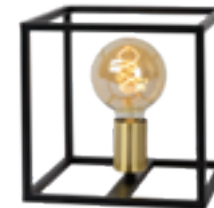

00524/01/30