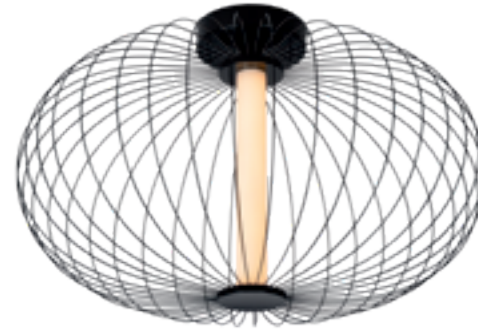

CARBONY

CEILING LIGHT
20114/50/30