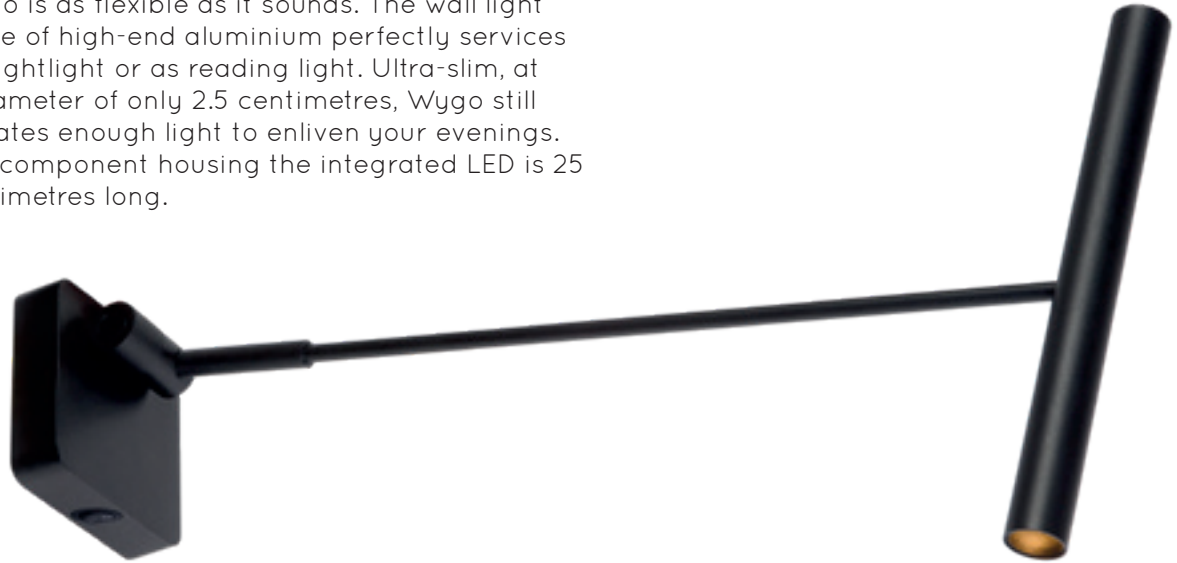

WYGO

Wygo is as flexible as it sounds. The wall light made of high-end aluminium perfectly services as nightlight or as reading light. Ultra-slim, at a diameter of only 2.5 centimetres, Wygo still radiates enough light to enliven your evenings. The component housing the integrated LED is 25 centimetres long.