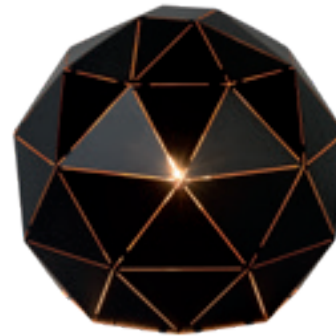

21509/25/30