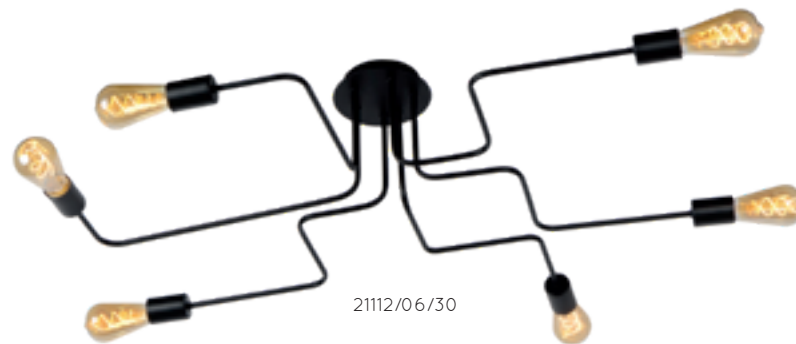

LESTER

An elegant play of lines on your ceiling that fits in a modern or rustic room. Ceiling lamp Lester holds a light bulb (not included) in each arm. Thanks to the inventive design with fixed arms, you enjoy a wide light distribution.