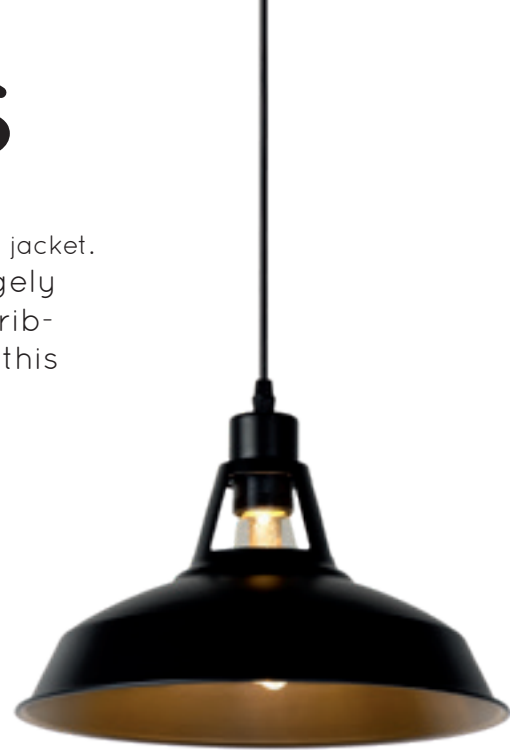

bulb suggestion
49032/05/62

BRASSY-BIS

A hanging lamp that brings the authentic atmosphere of yesteryear back in a modern jacket. Meet Brassy-Bis. The light bulb is largely visible in the lampshade, which contributes to the attractive appearance of this pendant lamp.