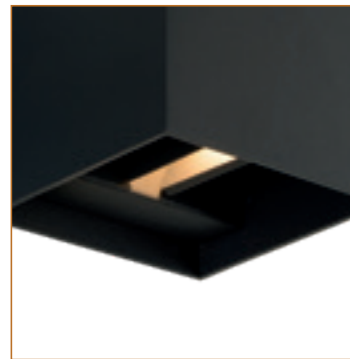

09201/01/30

09201/01/31

- 1xG9/max. 42W/excl.
- H 8cm/W 10,5cm/L 8cm
- colors white , black + inside brass paint
- aluminium

bulb suggestion
49026/03/31

XIO

A black, sleek box full of light for your wall. This cube from Xio is a modern wall light with sides of 9.7 centimetres. The aluminium frame makes this lighting easy to install and simple to move.