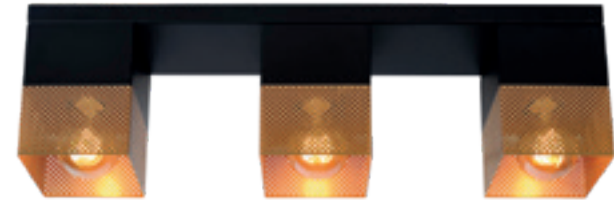

21123/03/02