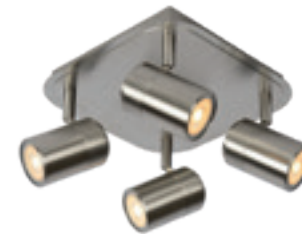

26957/20/12