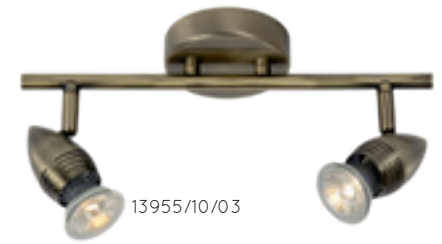

13955/10/03