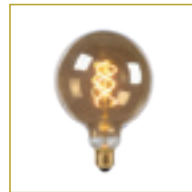

02705/31/30

FLOORLAMP

- 1xE27/60W max./excl.
- shade Ø 31cm/H65cm
- total H145cm
- color sand black
- metal

SAAR

Saar - the name of this ceiling lamp - is a regal design that catapults us back to the time of noble knights wearing tough coats of armour. The lampshade consists of a fine-meshed netting and is made from high-quality metal.