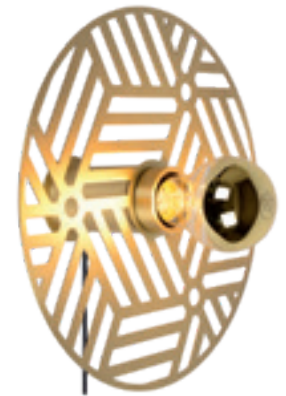

bulb suggestion
49020/05/10

- 1xE27/40 W max./excl.
- shade Ø 25
- shade Ø 40
- shade Ø 40
- H 9cm
- H 12cm
- total H 143cm max.
- colors brass plating
- steel

05431/01/02

05131/01/02

05231/01/02
On/Off Switch - In The Cord