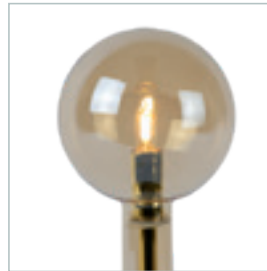

LONE

Lone: the table lamp stands on its own in an elegant design that comes in two different versions. Will you choose the version with high-quality amber glass around a metal, gold-colored base? Or will you prefer smoked glass in combination with a black base?

bulb suggestion
49027/02/31

- 1xG9/28W max./excl.
- H 35cm/Ø 12cm
- two color versions: metal plated brass + amber glass
  matt black metal + smoke glass & black fabric shade
- glass & metal