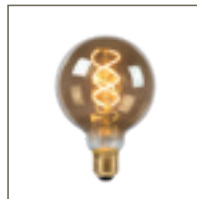

bulb suggestion
49032/05/65