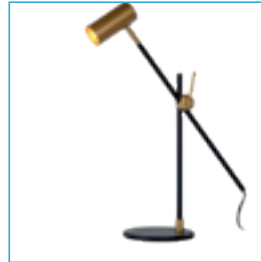

- 1xE14/40W max./excl.
- shade Ø 13/H 13,5cm
- H 150cm/W 35/42cm max.
- color black
- metal

20710/01/30

PHILINE

A vintage accent for your workplace? Desk lamp Philine is happy to help you. The steel design combines simplicity and vintage colour combinations with optimum ease of use. The light point is rotatable and tiltable.