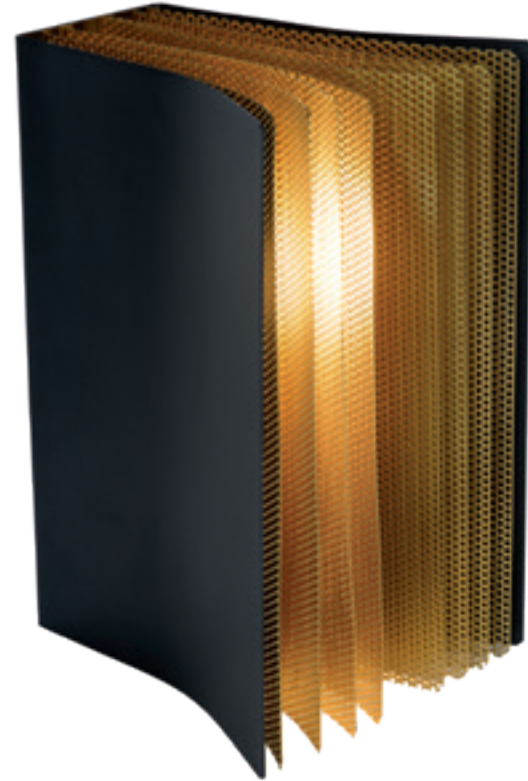

bulb suggestion
490.26/03/31

78596/01/30