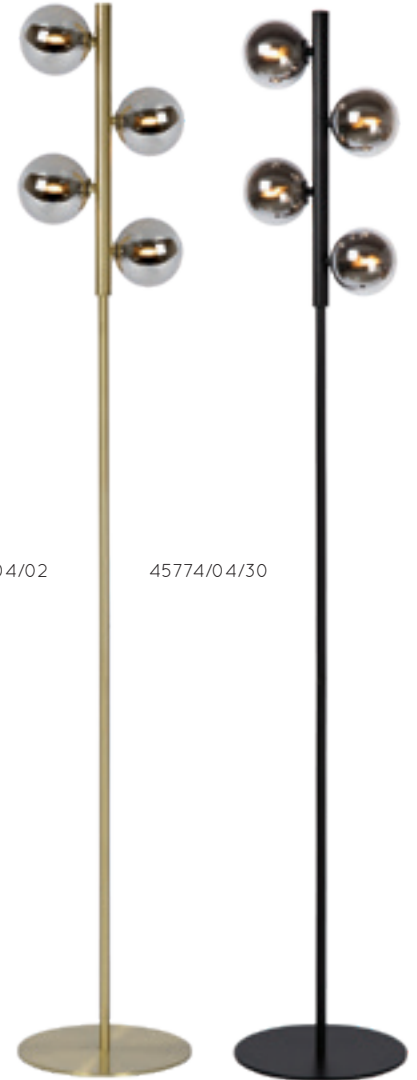

45774/04/02

45774/04/30

- (2x) (4x) G9/28W max./excl.
- Ø 15cm (base) H43cm/W 23,5cm 45574/02/02, 30
- Ø 26cm(base) H154cm/W 25xcm 45774/04/02, 30
- colors satin brass & smoke glass, black & smoke glass
- steel & glass