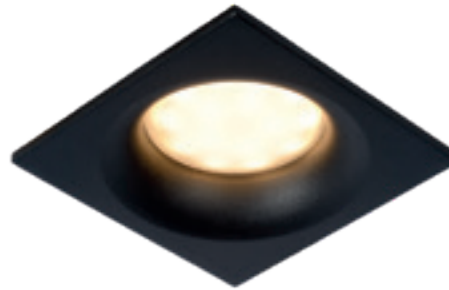

09924/01/30