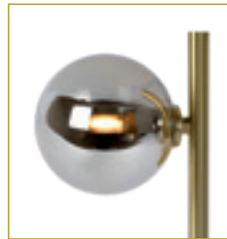

45474/06/02