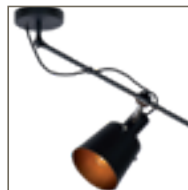

74107/12/30

- (1x) (2x) E27/max.40 W excl.
- H 30cm/W 13cm/L 21cm
- H 49cm/W 13cm/L 21cm
- H 33cm/W 13cm/L 50cm
- color sandy black
- steel