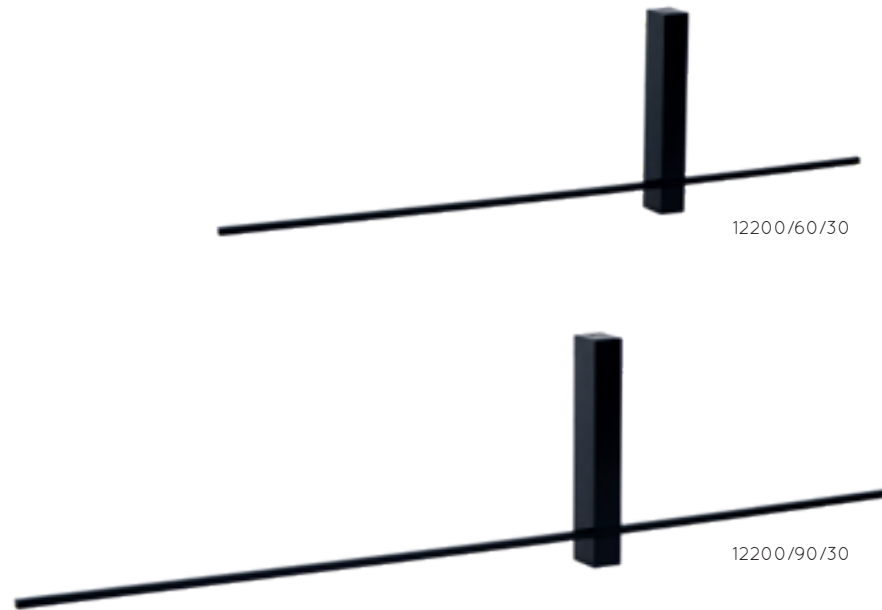

SEGIN

- 6W/INTEGRATED LED/2700K/450lm 12200/60/30
- 10W/INTEGRATED LED/2700K/750lm 12200/90/30
- H 22cm/W 4cm/L 60cm 12200/60/30
- H 22cm/W 4cm/L 90cm 12200/90/30
- color black
- aluminium