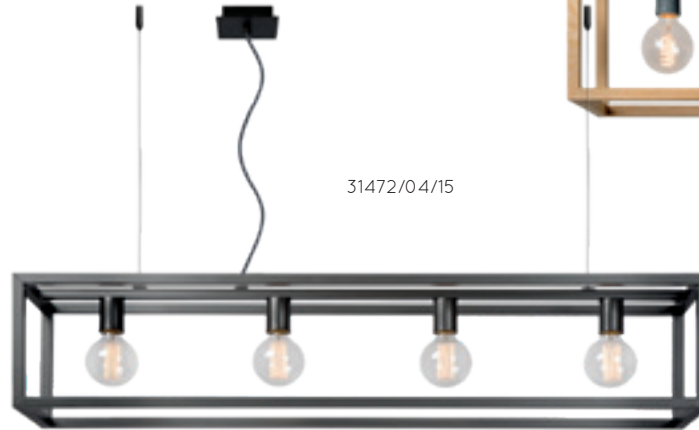

00724/03/30

00424/04/30

00424/04/30, 00424/01/30

ORIS

Design in all its simplicity. The Oris pendant light from Lucide is a feast for the eyes.

31472/04/72

31472/04/15

- 4xE27/60 Watt max./excl.
- Frame W 25x25cm/L 120cm
- total H 155cm max.
- colors iron grey, natural wood
- steel & wood veneer