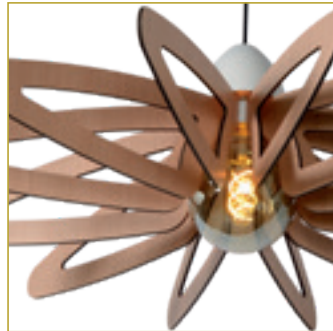

bulb suggestion
49034/05/62

MIKAELA

The Mikaela light source is behind a striking structure of airy and quite delicate metal. The pendant lamp reaches to a maximum of 195 centimetres high and gracefully hangs over any chair or trendy table.

46406/29/76

46406/39/76

46406/29/76

46406/39/76

bulb suggestion
49017/05/60

ZIDANE

It is almost magical what wood does for your interior. Especially with a ceiling light called Zidane. Just think of how the soccer player of the same name worked magic on the ball.