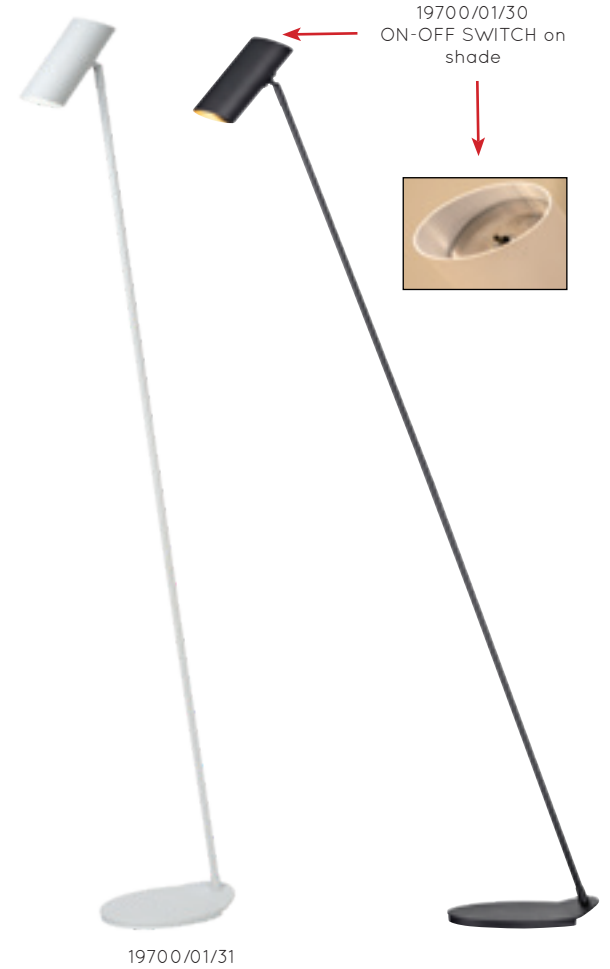

HONORE

Looking for an attractive wall lamp? Good news with Honore, your search is at an end. The wall lamp draws attention with its classy metal silhouette and foldable arm.

45252/01/97

45252/11/97

- 1xE14/25W max./excl.
- shade Ø 13/H 7,5cm
- H 13,9cm/W max. 28,2cm 45252/01/97
- H 30 - 46cm/W max. 68 cm 45252/11/97
- color rustbrown
- metal