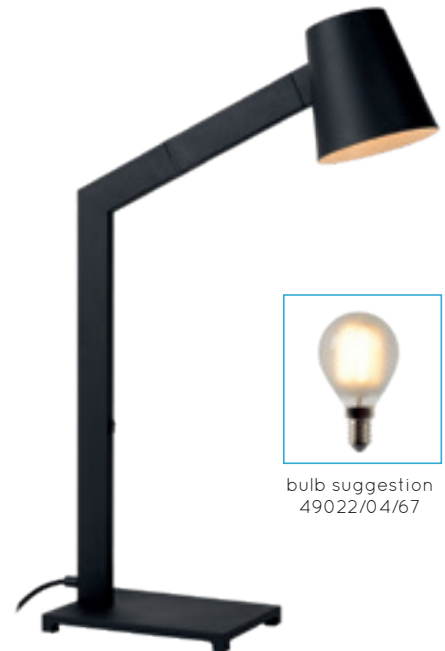

bulb suggestion
49022/04/67

20610/01/30