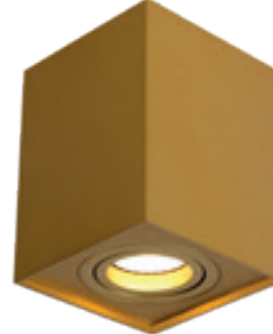

22953/01/02
ADJUSTABLE

- 1x GU10/max. 50 W/excl.
- Ø 9,6cm/H 12,5cm
- H 12,5cm/W 9,6cm/L 9,6cm
- colors satin chrome, white, black
- die cast aluminium

SUITABLE FOR DIFFERENT BULB TYPES GU10