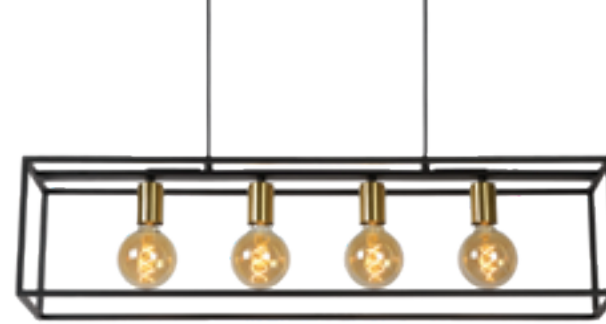

00424/04/30