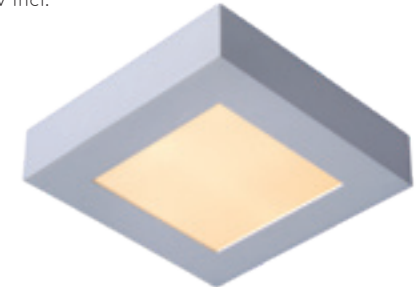

28117/17/31
dimmable driver
15W incl.