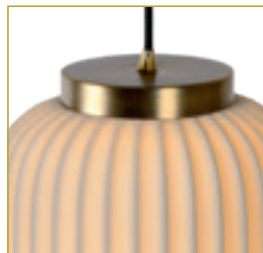

bulb suggestion
49032/05/62

- 1xE27/60W max./excl.
- shade Ø 28cm/H 32cm
- total H 162cm max.
- colors matt black + smoke glass & satin gold + amber glass
- steel & glass

30473/28/62

30473/28/65

SOUFIAN

A twisting cord and seductive curves: this pendant lamp is elegant, to say the least. She is called Soufiane.

The lampshade is made from high-grade glass and is adjustable in height.

It's a modern style element that always gets noticed by your visitors.

70478/40/65

- 1xE27/60W max./excl.
- shade Ø 40cm/H 34cm
- total H 159cm max.
- color smoke
- metal & glass

78394/01/30

78394/03/30, 78194/01/30

78394/01/30

78194/01/30

78394/03/30

GOSSE

The cosiness of a lantern and the class of porcelain. These are the two main elements of the Gosse hanging lamp. The ribbed porcelain casing is trimmed at the top and bottom with a metal edge.