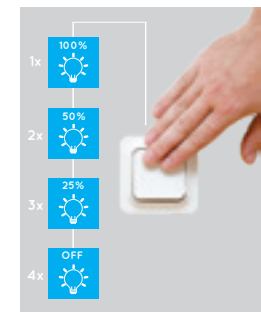

3 step dim by switch

**3 steps-dimming
adjust the luminance
100% 50% 25%**

CERES LED

A bathroom light should be functional, waterproof and beautiful. Like Ceres, with its integrated led light. The simple, organic shape adds a calm to your morning and evening ritual. You can easily attach the flush ceiling lamp to the ceiling as mountable light with a clean result.