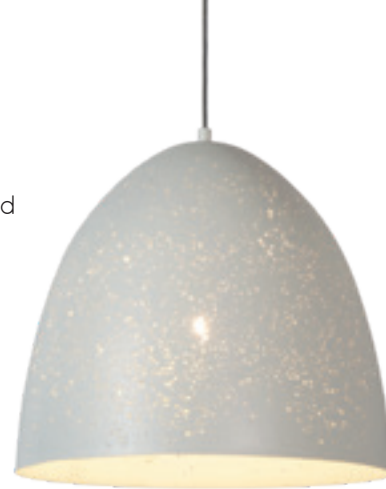

03414/40/31