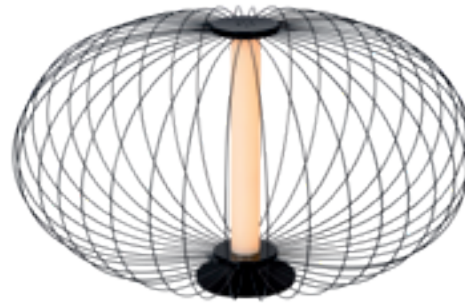

TABLE LAMP
20514/50/30