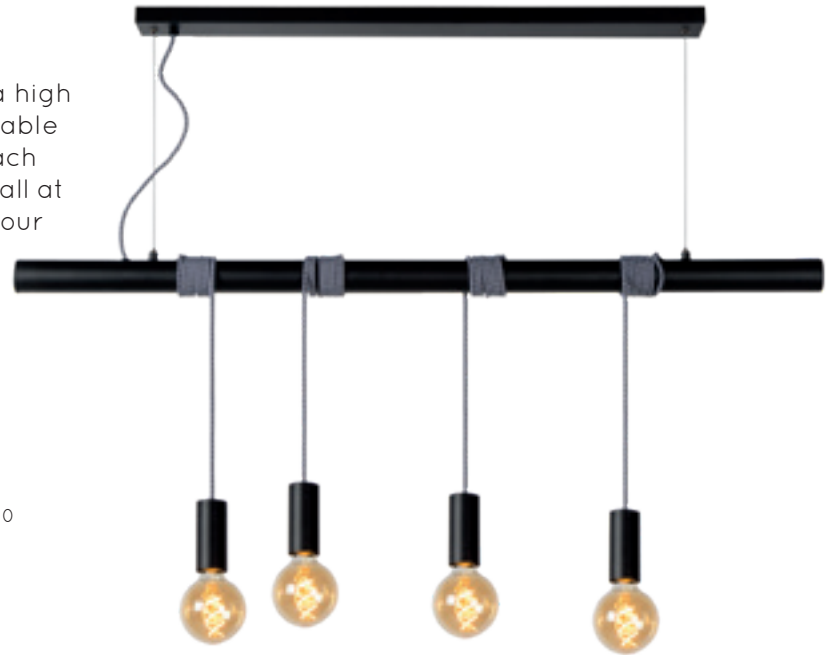

JAIME

A pendant light with four light bulbs and a high sense of style. Meet Jaime and its remarkable textile cords. You choose the height for each lamp (from 30 to 300 cm), separately or all at the same height. Add a personal look to your kitchen, living room or bedroom.

08425/04/30