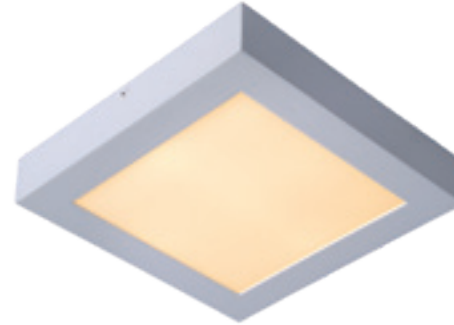

28117/22/31
dimmable driver
22W incl.