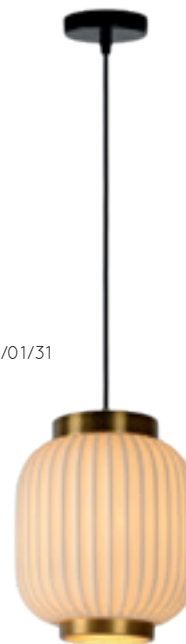

- 1xE27/40 W max./excl.
- 3xE27/40 W max./excl.
- shade Ø 19,5/H 19,5cm/total H 155,8cm max.
- shade Ø 19,7/H 19,5cm/total H 170cm max.
- H 26,3cm/W 36,4cm/L 39cm
- color white & brass
- porcelain

13435/01/31

13435/01/31
13435/03/31
13435/01/31
13435/03/31
13435/03/31