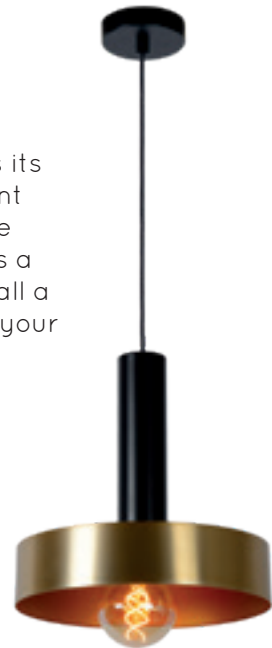

30472/30/02