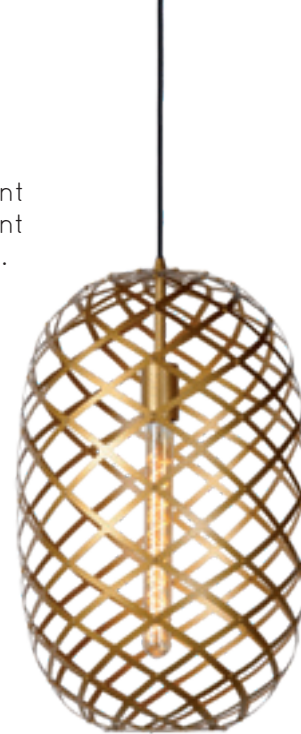

- (3x) (1x) E27/60W max./excl.
- shade Ø 32cm/H 50 cm/total H 120 max.
- colors matt black, satin brass
- metal

21417/32/02