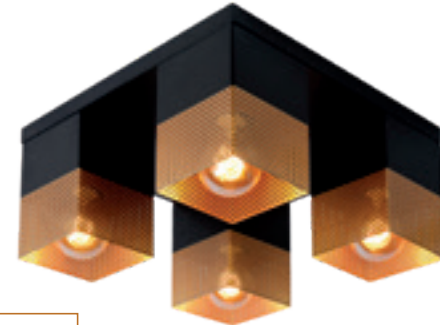

21123/04/02