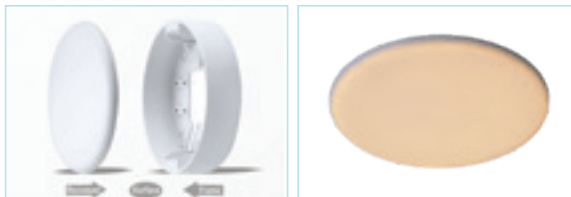

3 step dim by switch

**3 steps-dimming
adjust the luminance
100% 50% 25%**

CERES LED

A bathroom light should be functional, waterproof and beautiful. Like Ceres, with its integrated led light. The simple, organic shape adds a calm to your morning and evening ritual. You can easily attach the flush ceiling lamp to the ceiling as mountable light with a clean result.