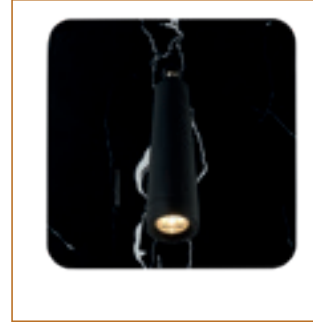

with USB & double switch at bottomside

79200/08/30

79200/08/31

- LED 5W+3W/INTEGRATED LED/3000K/600lm
- H 24cm/W 10cm/L 13,5cm
- color black & white
- steel

OREGON

What do you get when you fit the classic elements of a marble look and wood into a sleek design and then combine that with modern facilities such as USB sockets? That's easy: Oregon. This wall light is perfect to install next to your bed..