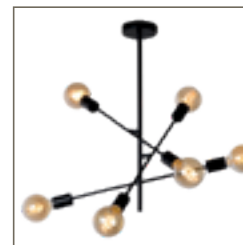

- (4) (6)xE27/max.40W/excl.
- H 9cm/W 39cm/L 51cm
- H 83cm/W 59cm/L 59cm
- color matt black
- metal

21118/04/30

21119/06/30