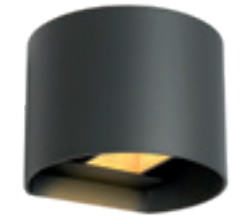

adjustable beam angle up down

- G9/1x3,5W/LED/2700K/350lm/incl.
- H 9,7cm/W 13cm/L 11cm
- colors black/ gold, white, grey,
- satin brass, cofee
- aluminium

bulb suggestion
49026/03/31

09218/04/30

09218/04/31