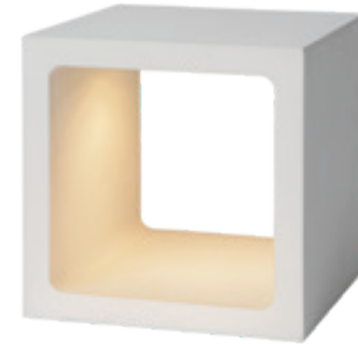

17594/05/31

- 1 x 6W/integrated LED/3000K/535lm/incl.
- H 10cm/W 10cm/L 10cm
- colors black & white
- metal