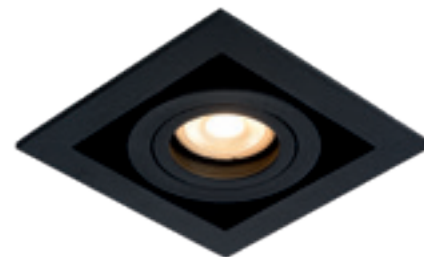

Ø 8,3 cm

22959/02/30

17x8,3 cm

bulb suggestion
49009/05/30

CHIMNEY

Don't be misled by the name: this recessed spotlight, named Chimney, doesn't have anything to do with old, soot-filled chimneys. It is available with 1 or 2 light bulbs that can be directed and adjusted