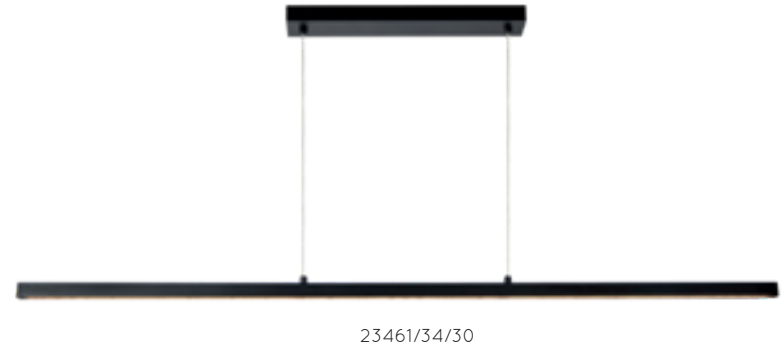

23461/34/30