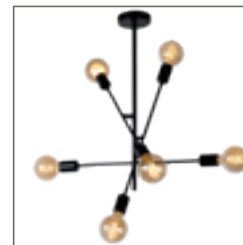

bulb suggestion
49032/05/62