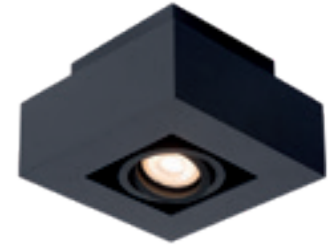

09119/21/31

XIRAX

09119/06/30