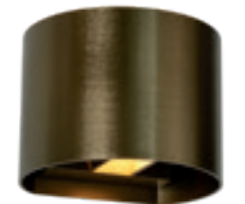

09218/04/97