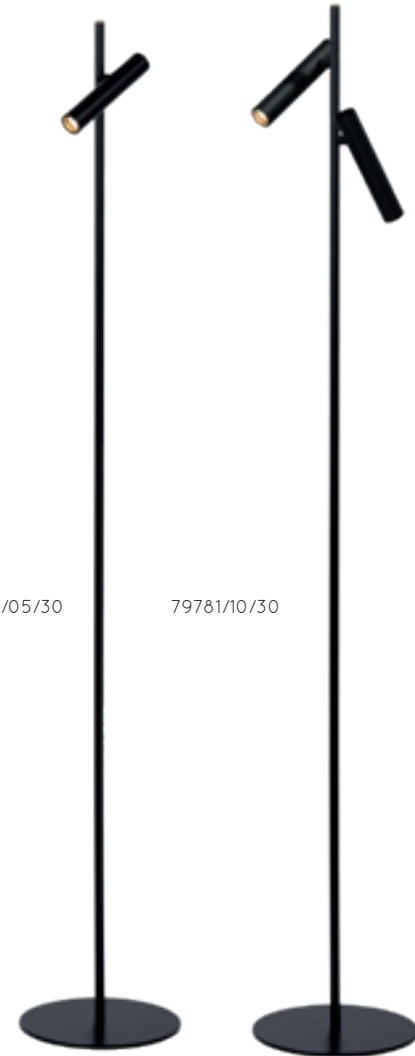

79581/05/30

79781/05/30

79781/10/30