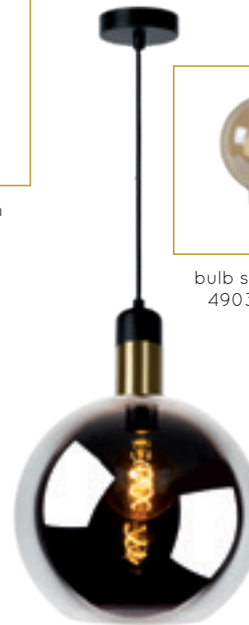

74405/01/62

74405/13/62

74405/03/62

contemporary

JULIUS

Almost against the ceiling or cheerfully dangling one and a half meters below? Julius can do both, whichever you prefer. This light sphere plays with the contrast between tinted and illuminated glass, between a downlight spread and a soft all-round glow.

34438/20/65

bulb suggestion
49042/05/62

34438/28/65

bulb suggestion
49032/05/62

34438/40/65

bulb suggestion
49033/05/62

- 1xE27/40W max./excl. 34438/20/65, 28/65, 40/65
- shade Ø 20 cm 34438/20/65
- shade Ø 28 cm 34438/28/65
- shade Ø 40 cm 34438/40/65
- cable length 130cm 34438/20/65, 28/65, 40/65
- color smoke glass, black wood, gold metal
- metal, glass