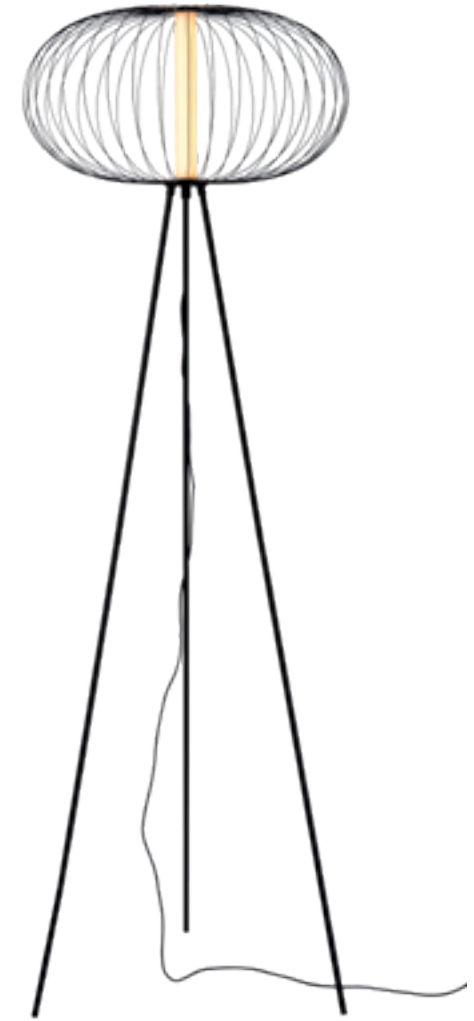

20418/01/31

20518/01/31

- 1xE27/40W max./excl.
- shade Ø 30/H 35,5cm
- H 37cm
- Ø 30cm/total H 172cm max.
- color white & black
- glass

20518/01/31

20418/01/31

TALOWE LED

Talow LED is a hanging lamp with a unique shape and a great many bonuses. Hanging on three stylish cords, it creates a beautiful balance. The ceiling lamp owes that to its great details and versatile design. The aluminium frame is robust and includes a translucent diffuser in acrylic.

20714/05/30

- 1x5W/INTEGRATED LED/2700K/630lm/incl.
- Ø 50cm/H 30,5cm 20114/50/30
- Ø 50cm/H 29 cm 20514/50/30
- Ø 50cm/H 150 cm 20714/50/30
- color black
- carbon fibre

CARBONY

What's in a name? The name of this pendant lamp - Carbony - immediately reveals the greatest asset of the design: its design in high-quality carbon. The light rod with an integrated LED light forms the core of a transparent sphere. It is a modern design with surprising lighting effects.