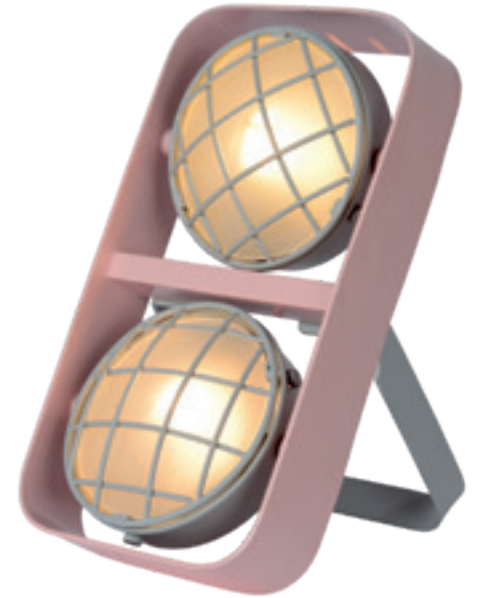

05533/02/66