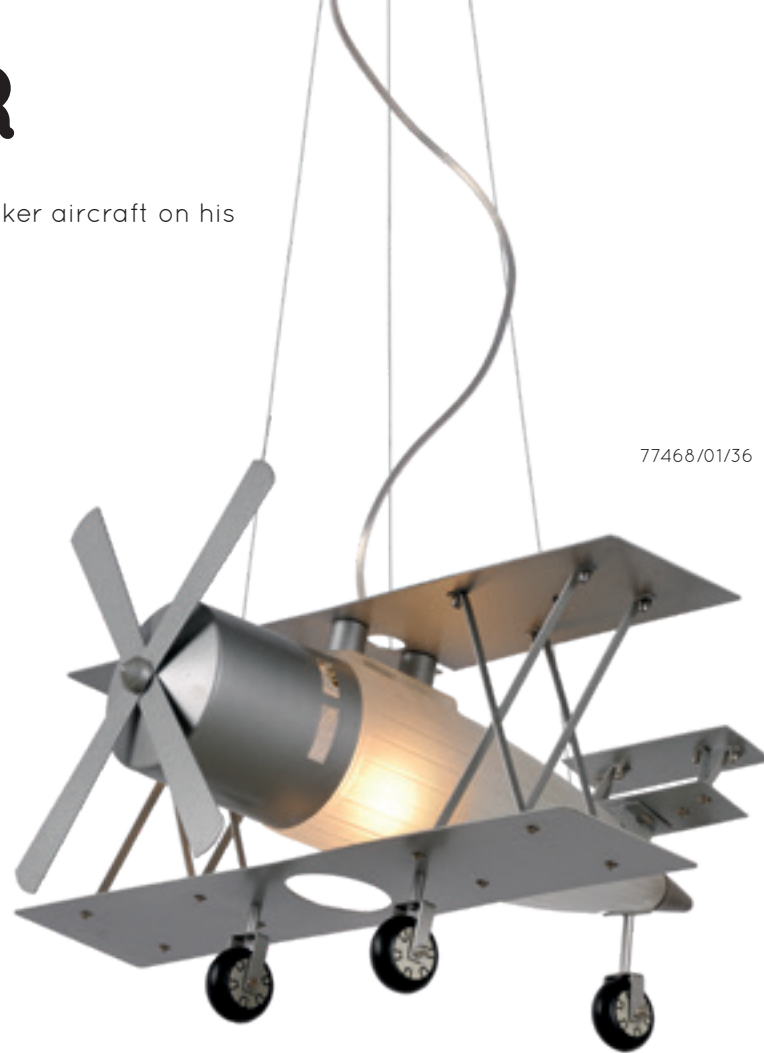

77468/01/36

bulb suggestion
49020/05/67

- 1xE27/60W max./excl.
- W 50cm/L 43cm/ total H 100cm max.
- color grey
- metal & glass

GOOSY SOFT

71367/50/31

Goosy Soft. The name of this unique pendant light speaks for itself. Goosy Soft is a combination of cotton and soft feathers.