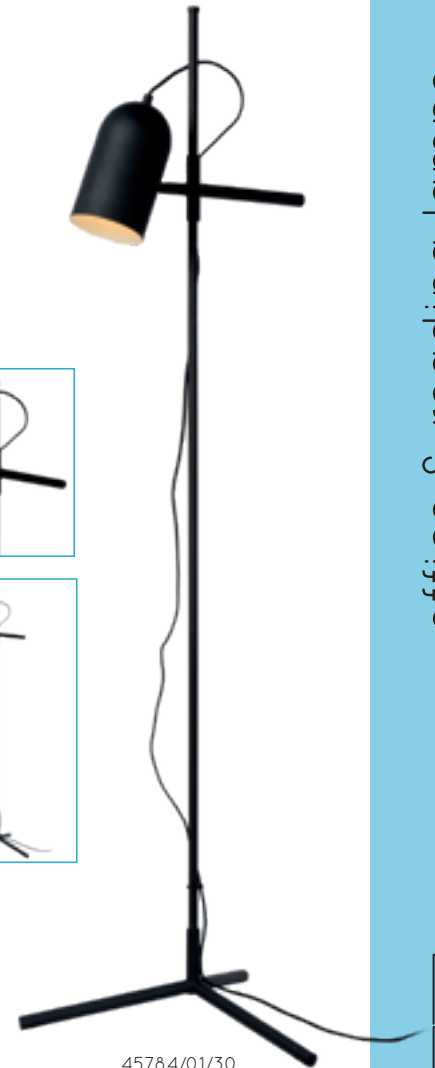

45784/01/30

- 1xE27/40 W max./excl.
- shade Ø 11cm/H 20cm
- H 60cm/W 30cm/L 40cm 45584/01/30
- H 160cm/W 42cm/L 48cm 45784/01/30
- color sandy black
- steel