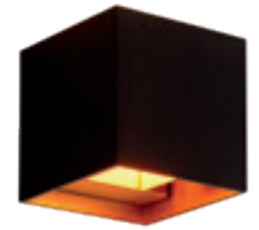

09217/04/30