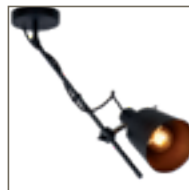

74107/12/30

- (1x) (2x) E27/max.40 W excl.
- H 30cm/W 13cm/L 21cm
- H 49cm/W 13cm/L 21cm
- H 33cm/W 13cm/L 50cm
- color sandy black
- steel