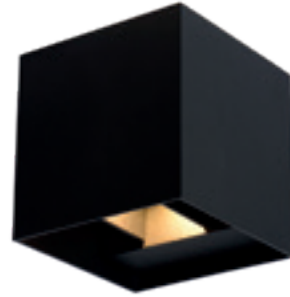

69200/06/30
• 360lumen