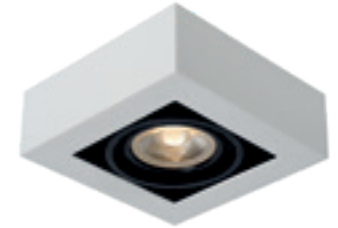

09120/12/31