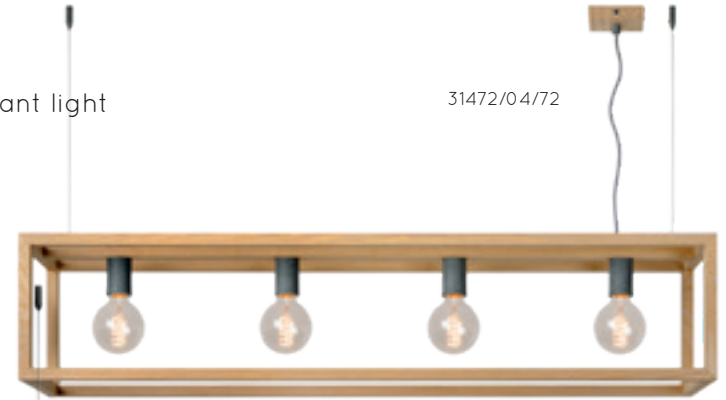

00724/03/30

00424/04/30

00424/04/30, 00424/01/30

ORIS

Design in all its simplicity. The Oris pendant light from Lucide is a feast for the eyes.

31472/04/72

31472/04/15

- 4xE27/60 Watt max./excl.
- Frame W 25x25cm/L 120cm
- total H 155cm max.
- colors iron grey, natural wood
- steel & wood veneer