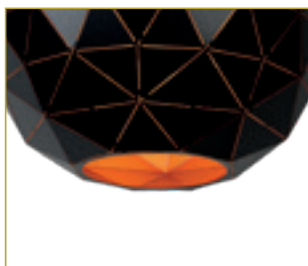

OTONA

A classy design of sturdy metal. Hanging lamp Otona is a real topper. Logical, if you look at the authentic beauty of this hanging lamp. The triangular structures of this version create an attractive play of light.