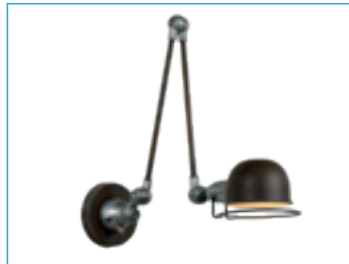

HONORE

An attractive floor lamp with a sleek figure and a sense of refinement? Honore is the perfect match. The floor lamp combines a modern design with excellent lighting performance.

DESKLAMP

- 1xE14/25W max./excl.
- shade Ø 10,8/H9cm
- H 63cm max./W 40cm
- color rustbrown
- metal

45652/01/97