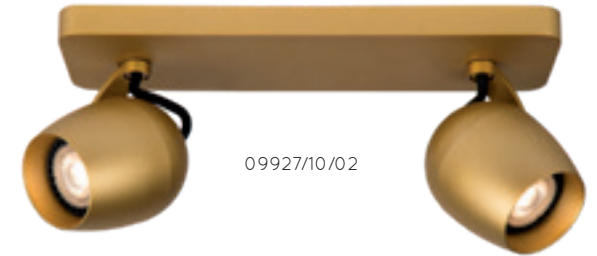

09927/10/02

spare bulb
49009/05/30