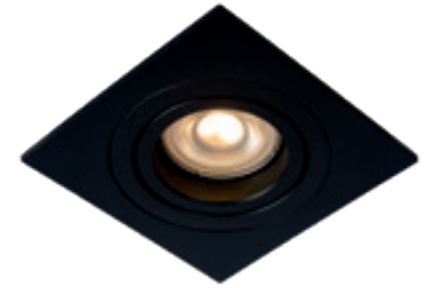

TUBE

This spot is certified as class 2. That means that it is splashwater resistant and can handle dust very well.

- 1xGU10/50W max./excl.
- H 3,8cm/W 9,2cm/L 9,2cm
- Ø 8,2cm
- colors white, black
- die cast aluminium

- 1x GU10/50W max./excl.
- Ø 9,2cm/H 2,3cm
- colors white, black
- die cast aluminium

Ø 8,2 cm

22955/01/30
ADJUSTABLE