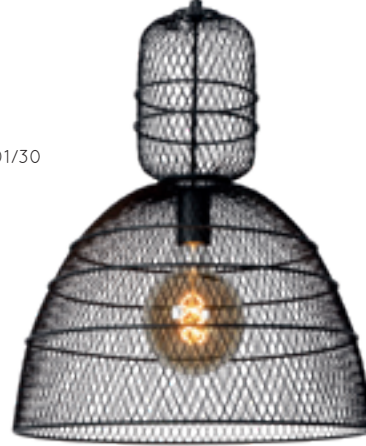

GASSET

78395/01/30