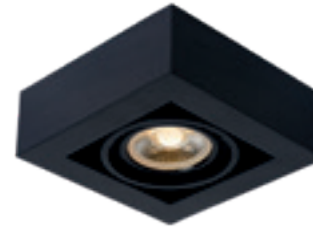

spare bulb
49041/12/30

ZEFIX

Can a ceiling spotlight stand out? Absolutely. That is why we created Zefix, available in a black and a white version. That means Zefix shines exactly where you need light.

Connect this fixture to a dimmer and determine the light temperature yourself.