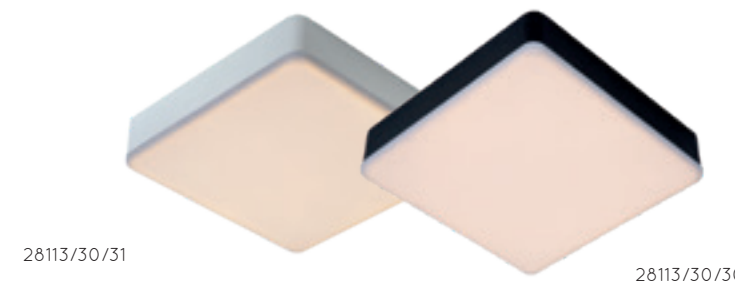

INCL. TRIAC DIMMABLE DRIVER   **ALSO POSSIBLE TO BUILD IN !**

- 30W/INTEGRATED LED/3000K/2270lm/incl. 28112/30/31, 30
- 30W/INTEGRATED LED/3000K/2283m/incl. 28113/30/31, 30
- Ø 21,5 cm/H 4,6cm 28112/30/31, 30
- H 4,6cm/W21,5cm/L21,5cm 28113/30/31, 30
- color black, white
- die casting aluminium & pc