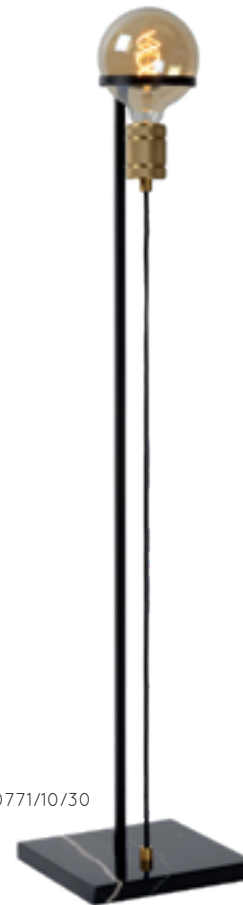

30771/10/30

30771/16/30